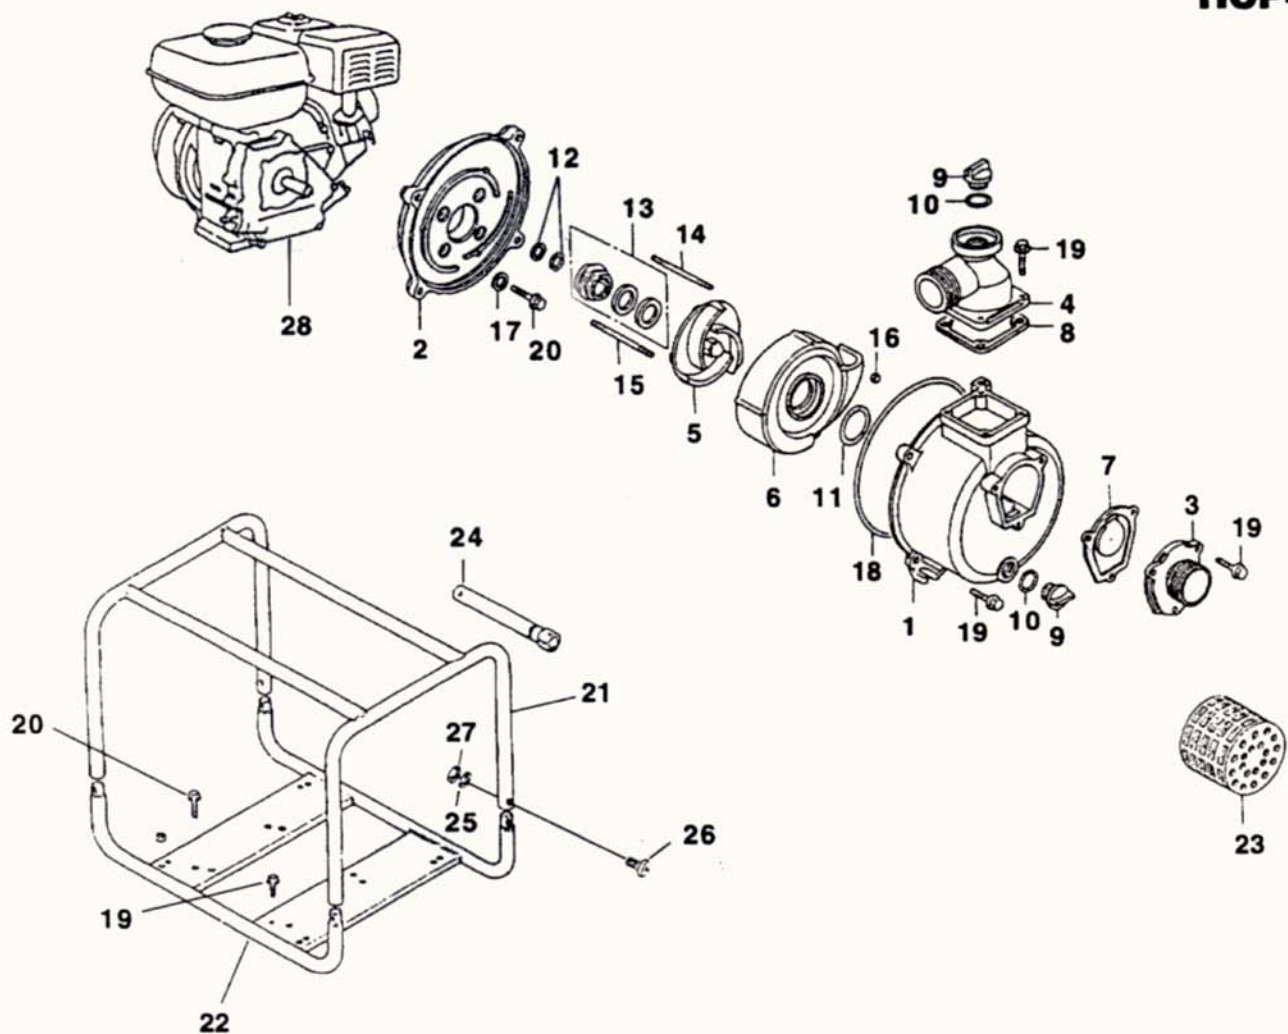

P/N 19883-CB

HCP420

NO.	PART NO.	DESCRIPTION	Qty.	NO.	PART NO.	DESCRIPTION	Qty.
1	07974 01	Casing	1	16	07974 16	Nut, 6mm	3
2	07974 02	Cover, Casing	1	17	07974 17	Washer, 8mm	4
3	07974 03	Inlet Pipe 2" NPT	1	18	07974 18	Seal Ring, Casing	1
4	07974 04	Outlet Pipe 2" NPT	1	19	07974 19	Bolt, Flanged 8 x 25	13
5	07974 05	Impeller	1	20	07974 20	Bolt, Flanged 8 x 28	6
6	07974 06	Case, Volute	1	21	07974 21	Upper Frame	1
7	07974 07	Check Valve, Inlet	1	22	07974 22	Lower Frame	1
8	07974 08	Packing, Outlet	1	23	07974 23	Strainer 2" NPT Female	1
9	07974 09	Cap, Filler	2	24	07974 28	Wrench, Spark Plug	1
10	07974 10	Ring, Seal	2	25	07974 29	Washer	4
11	07974 11	O-Ring 49 x 5.7	1	26	07974 30	Screw, Truss Hd. 8 x 30	4
12	07974 12	Shim, Adjuster	A/R	27	07974 31	Nut, Hex 8mm	4
13	07974 13	Seal, Mechanical	1	28	.	Engine, 4.0HP	1
14	07974 14	Stud, Threaded 6 x 50	2				
15	07974 15	Stud, Threaded 6 x 50	1				

HCP630

NO.	PART NO.	DESCRIPTION	Qty.	NO.	PART NO.	DESCRIPTION	Qty.
1	07974 50	Casing	1	16	07974 16	Nut, 6mm	3
2	07974 51	Cover, Casing	1	17	07974 17	Washer, 8mm	4
3	07974 52	Inlet Pipe 3" NPT	1	18	07974 60	Bolt, Flanged 10 x 28	12
4	07974 53	Outlet Pipe 3" NPT	1	19	07974 19	Bolt, Flanged 8 x 25	2
5	07974 54	Impeller	1	20	07974 20	Bolt, Flanged 8 x 28	6
6	07974 55	Case, Volute	1	21	07974 61	Foot, Rubber	4
7	07974 56	Check Valve, Inlet	1	22	07974 63	Upper Frame	1
8	07974 57	Packing, Outlet	1	23	07974 64	Lower Frame	1
9	07974 09	Cap, Filler	2	24	07974 28	Wrench, Spark Plug	1
10	07974 10	Ring, Seal	2	25	07974 71	Washer, Frame Joint	4
11	07974 58	O-Ring 71 x 5.7	1	26	07974 72	Bolt, Flanged 8 x 18	4
12	07974 12	Shim, Adjuster	A/R	27	07974 68	Strainer	1
13	07974 13	Seal, Mechanical	1	28	07974 69	Screw, Pan Hd. 6 x 10	4
14	07974 59	Seal Ring, Casing	1	29	07974 70	Nut, Hex 6mm	4
15	07974 15	Stud, Threaded 6 x 50	3	30	*	Engine, 5.5HP	1