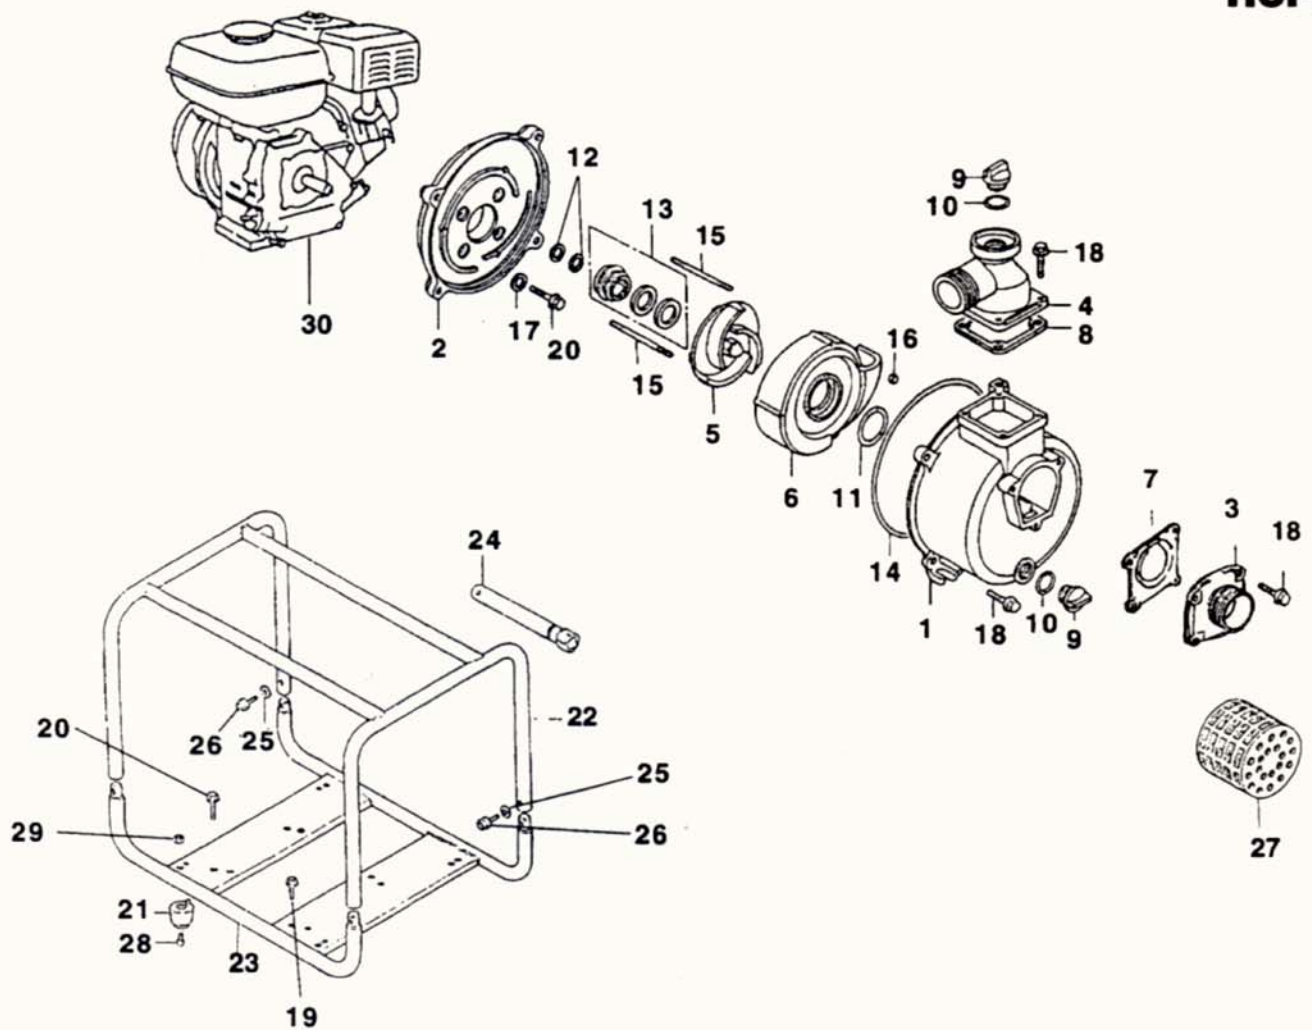

P/N 19883-CB

HCP420

NO.	PART NO.	DESCRIPTION	Qty.	NO.	PART NO.	DESCRIPTION	Qty.
1	07974 01	Casing	1	16	07974 16	Nut, 6mm	3
2	07974 02	Cover, Casing	1	17	07974 17	Washer, 8mm	4
3	07974 03	Inlet Pipe 2" NPT	1	18	07974 18	Seal Ring, Casing	1
4	07974 04	Outlet Pipe 2" NPT	1	19	07974 19	Bolt, Flanged 8 x 25	13
5	07974 05	Impeller	1	20	07974 20	Bolt, Flanged 8 x 28	6
6	07974 06	Case, Volute	1	21	07974 21	Upper Frame	1
7	07974 07	Check Valve, Inlet	1	22	07974 22	Lower Frame	1
8	07974 08	Packing, Outlet	1	23	07974 23	Strainer 2" NPT Female	1
9	07974 09	Cap, Filler	2	24	07974 28	Wrench, Spark Plug	1
10	07974 10	Ring, Seal	2	25	07974 29	Washer	4
11	07974 11	O-Ring 49 x 5.7	1	26	07974 30	Screw, Truss Hd. 8 x 30	4
12	07974 12	Shim, Adjuster	A/R	27	07974 31	Nut, Hex 8mm	4
13	07974 13	Seal, Mechanical	1	28	.	Engine, 4.0HP	1
14	07974 14	Stud, Threaded 6 x 50	2				
15	07974 15	Stud, Threaded 6 x 50	1				

HCP630

NO.	PART NO.	DESCRIPTION	Qty.	NO.	PART NO.	DESCRIPTION	Qty.
1	07974 50	Casing	1	16	07974 16	Nut, 6mm	3
2	07974 51	Cover, Casing	1	17	07974 17	Washer, 8mm	4
3	07974 52	Inlet Pipe 3" NPT	1	18	07974 60	Bolt, Flanged 10 x 28	12
4	07974 53	Outlet Pipe 3" NPT	1	19	07974 19	Bolt, Flanged 8 x 25	2
5	07974 54	Impeller	1	20	07974 20	Bolt, Flanged 8 x 28	6
6	07974 55	Case, Volute	1	21	07974 61	Foot, Rubber	4
7	07974 56	Check Valve, Inlet	1	22	07974 63	Upper Frame	1
8	07974 57	Packing, Outlet	1	23	07974 64	Lower Frame	1
9	07974 09	Cap, Filler	2	24	07974 28	Wrench, Spark Plug	1
10	07974 10	Ring, Seal	2	25	07974 71	Washer, Frame Joint	4
11	07974 58	O-Ring 71 x 5.7	1	26	07974 72	Bolt, Flanged 8 x 18	4
12	07974 12	Shim, Adjuster	A/R	27	07974 68	Strainer	1
13	07974 13	Seal, Mechanical	1	28	07974 69	Screw, Pan Hd. 6 x 10	4
14	07974 59	Seal Ring, Casing	1	29	07974 70	Nut, Hex 6mm	4
15	07974 15	Stud, Threaded 6 x 50	3	30	*	Engine, 5.5HP	1