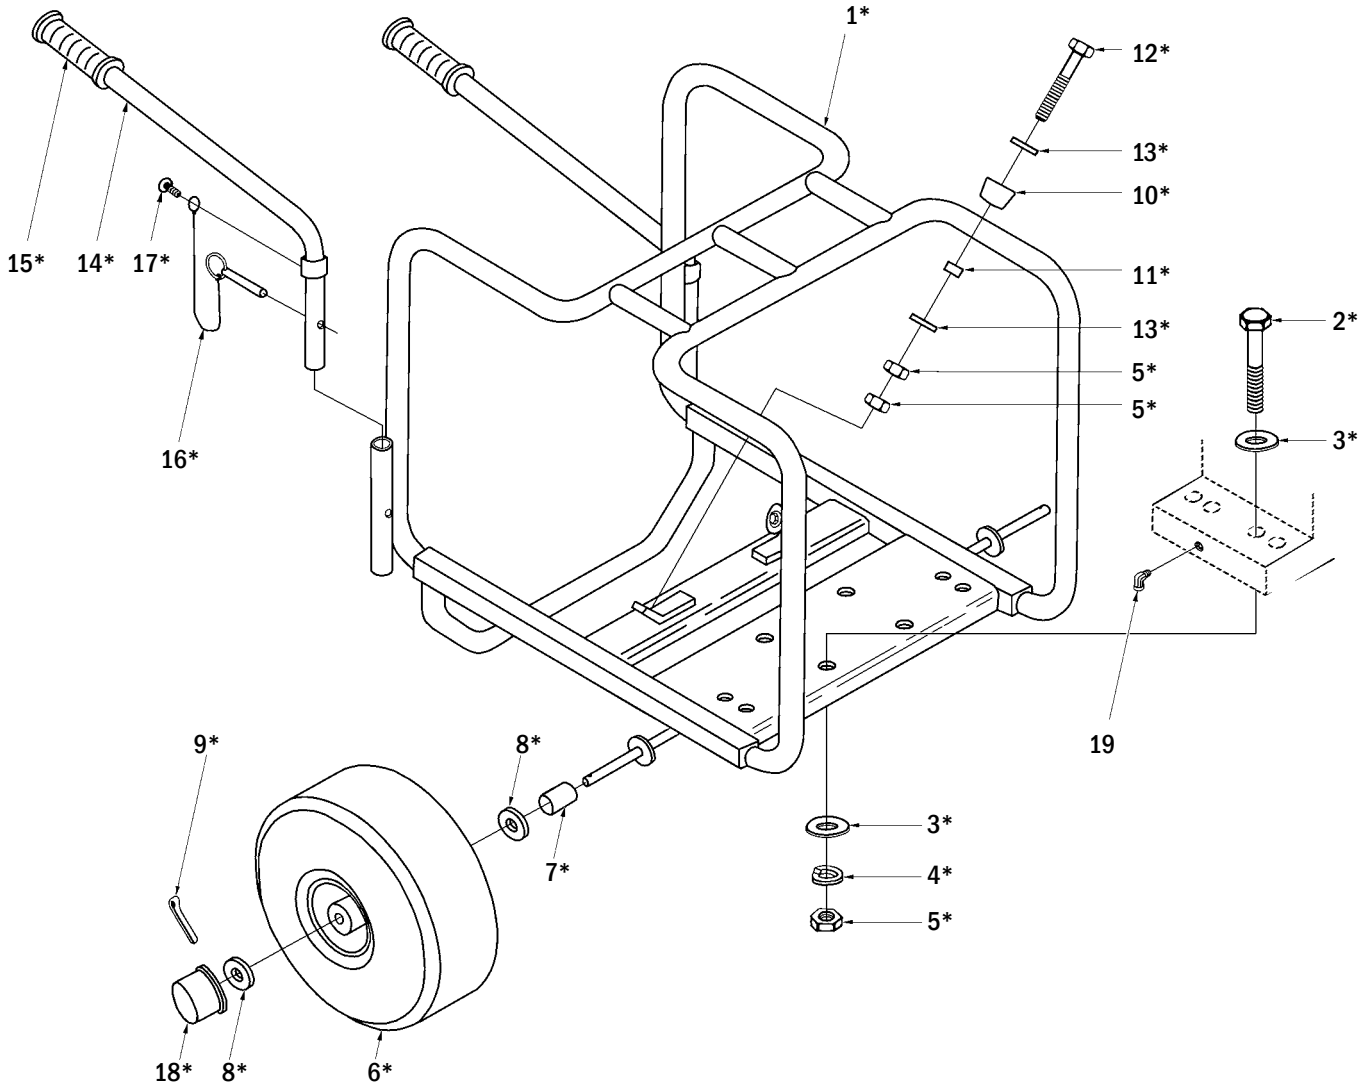

* Included in A 48367 A Overhaul Seal Kit

Pump Wet-End Kit: **TP4WE (UT-L1621Z)**
Includes all pump parts, no engine, no roll cage

TORQUE SPECS

REF NO.	Inch Pounds	Newton Meters	Notes:
17	205-225	23.2-25.4	17-18.8 Lbs.-Ft.
21	300-325	33.9-36.7	25-27 Lbs.-Ft.
23	300-350	33.9-39.5	25-29 Lbs.-Ft.
28	360-400	40.7-45.2	30-33.3 Lbs.-Ft.

REF.	PART NO.	DESCRIPTION	QTY.
NS	08546	Engine, Vanguard 16hp (TP4V)	1
NS	15190	Engine, V' guard 16hp Elec Start (TP4VE)	1
NS	15172	Engine, Hatz Diesel 15hp (TP4Z)	1
NS	15214	1 Stub Shaft, for Hatz Engine (TP4Z)	1
NS	15192	Oil Line, Engine to Filter 1/4" (TP4VE)	1
NS	15193	Oil Line, Filter to Engine 1/8" (TP4VE)	1
NS	15197	Battery Cable, Red (TP4VE)	1
NS	15198	Battery Cable, Black (TP4VE)	1
2a	A 09130	End Housing [includes #3a, 4a, 5]	1
3a	54957	1 Nipple, 4" x 3" Close NPT	1
4a	54958	1 Nipple, 4" x 6" NPT	2
	5	08970 Decal, Fill Pump	1
2b	A 15174	End Housing BSP [includes #3b, 4b, 5]	1
3b	15166	Nipple, 4" x 3" NPT/BSP	AR
4b	15167	Nipple, 4" x 6" NPT/BSP	AR
	5	08970 Decal, Fill Pump	1
	6	50679 1 Wear Plate	1
	*7	54665 Gasket, Small	1
	8	A 43971 Filler Cap [includes #9]	1
	*9	18108 Gasket, Filler Cap	1
	10	A 43896 Drain Plug [includes #11]	1
	*11	59910 Gasket	1

* Included in A 15024 Roll Cage Kit

TORQUE SPECS

REF NO.	Inch Pounds	Newton Meters	Notes:
2	205-225	23.2-25.4	17-18.8 Lbs.-Ft.
5	130-145	14.7-16.4	

OTHER PARTS & ACCESSORIES:

PART NO.	DESCRIPTION
A 48367 A	Overhaul Seal Kit
54956	Strainer, 4"
15038	Foot Valve, 4"
L 00295	Owner's Manual
A 15062	Spanner Wrench Kit, 4"
A 15024	Roll Cage Kit, TP4V/VE
A 15024 B	Roll Cage Kit, TP4Z