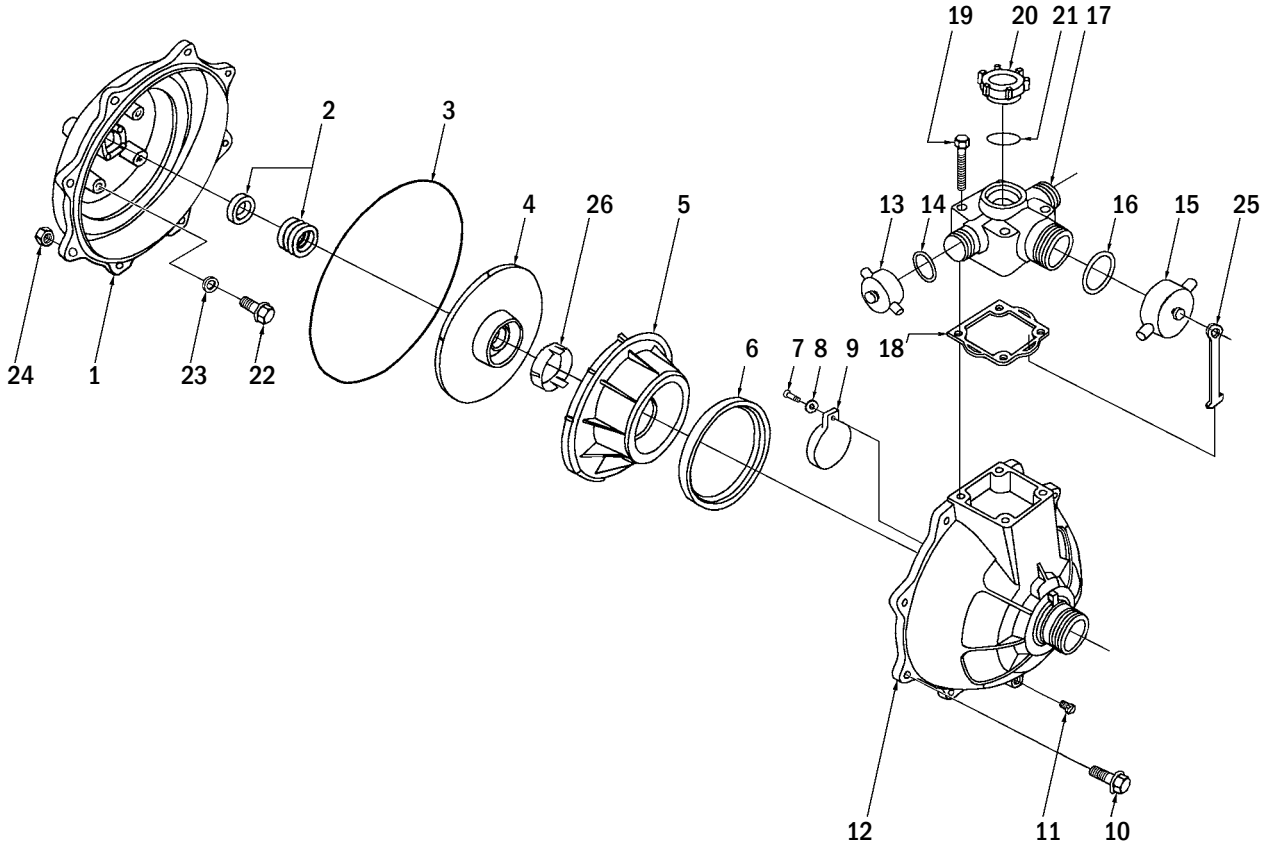

E15PB • E15PH Series 1

REF.	PART NO.	DESCRIPTION	QTY.
NS	15135	Engine, 5.5hp B&S (E15PB)	1
NS	00971	Engine, Honda 5.5hp (E15PH)	1
1	40001	Impeller Housing	1
2	A 40003	Shaft Seal Assembly	1
3	40004	O-Ring, Large	1
4	40005	Impeller	1
5	40007	Volute	1
6	40008	Gasket	1
7	40101	Screw	1
8	40102	Retainer, Check Valve	1
9	40009	Check Valve	1
10	40103	Screw, 8mm x 35mm	8
11	40010	Drain Plug	1
12	40002	End Housing	1
13	40011	Discharge Cap, 1"	2
14	40012	Gasket	2
15	40013	Discharge Cap, 1-1/2"	1
16	40014	Gasket	1
17	40016	Discharge Fitting	1
18	40017	Gasket	1
19	40104	Screw, 8mm x 60mm	4
20	A 40122	Filler Plug (Includes #21)	1
21	40019	O-Ring	1
22	40105	Screw, 8mm x 40mm	4
23	40106	Sealing Washer	4
24	40107	Hex Nut	8
25	40015	Lanyard	3
26	40140	Bushing	1

REF.	PART NO.	DESCRIPTION	QTY.
29	80087	Screw, 5/16 x 1-1/2	4
30	84032	Washer, Flat, 5/16	8
31	83002	Lock Washer, 5/16	4
32	81162	Nut, Hex 5/16	4
33	40063	Rubber Foot	4
34	40113	Screw, Phillips,	4
35	40114	Nut,	4
36	40062	Roll Cage	1