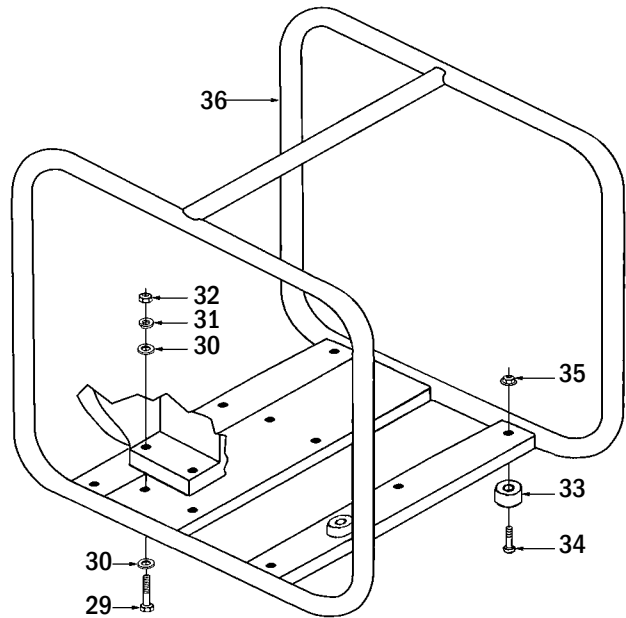

E15PB • E15PH Series 1

REF.	PART NO.	DESCRIPTION	QTY.
NS	15135	Engine, 5.5hp B&S (E15PB)	1
NS	00971	Engine, Honda 5.5hp (E15PH)	1
1	40001	Impeller Housing	1
2	A 40003	Shaft Seal Assembly	1
3	40004	O-Ring, Large	1
4	40005	Impeller	1
5	40007	Volute	1
6	40008	Gasket	1
7	40101	Screw	1
8	40102	Retainer, Check Valve	1
9	40009	Check Valve	1
10	40103	Screw, 8mm x 35mm	8
11	40010	Drain Plug	1
12	40002	End Housing	1
13	40011	Discharge Cap, 1"	2
14	40012	Gasket	2
15	40013	Discharge Cap, 1-1/2"	1
16	40014	Gasket	1
17	40016	Discharge Fitting	1
18	40017	Gasket	1
19	40104	Screw, 8mm x 60mm	4
20	A 40122	Filler Plug (Includes #21)	1
21	40019	O-Ring	1
22	40105	Screw, 8mm x 40mm	4
23	40106	Sealing Washer	4
24	40107	Hex Nut	8
25	40015	Lanyard	3
26	40140	Bushing	1

REF.	PART NO.	DESCRIPTION	QTY.
29	80087	Screw, 5/16 x 1-1/2	4
30	84032	Washer, Flat, 5/16	8
31	83002	Lock Washer, 5/16	4
32	81162	Nut, Hex 5/16	4
33	40063	Rubber Foot	4
34	40113	Screw, Phillips,	4
35	40114	Nut,	4
36	40062	Roll Cage	1