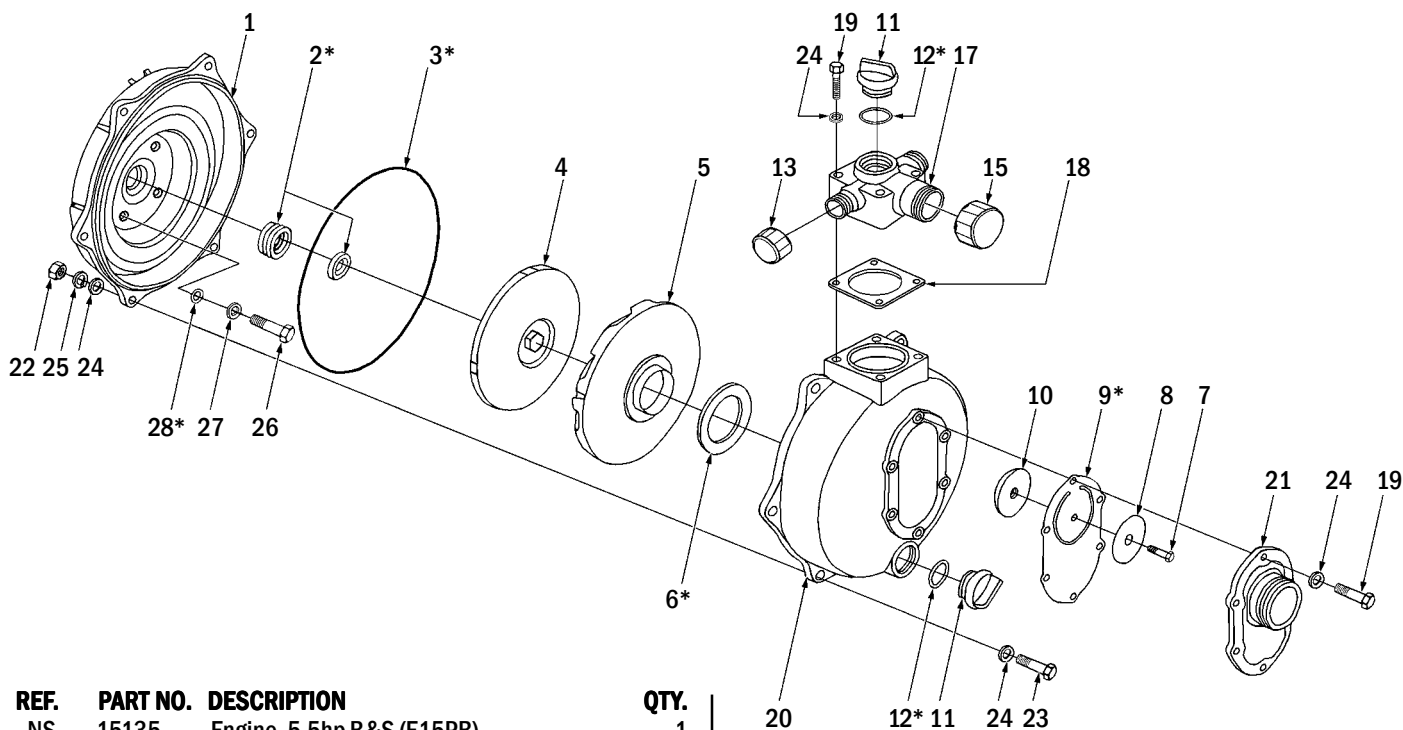

E15PB • E15PH Series 1

REF.	PART NO.	DESCRIPTION	QTY.
NS	15135	Engine, 5.5hp B&S (E15PB)	1
NS	00971	Engine, Honda 5.5hp (E15PH)	1
1	40001	Impeller Housing	1
2	A 40003	Shaft Seal Assembly	1
3	40004	O-Ring, Large	1
4	40005	Impeller	1
5	40007	Volute	1
6	40008	Gasket	1
7	40101	Screw	1
8	40102	Retainer, Check Valve	1
9	40009	Check Valve	1
10	40103	Screw, 8mm x 35mm	8
11	40010	Drain Plug	1
12	40002	End Housing	1
13	40011	Discharge Cap, 1"	2
14	40012	Gasket	2
15	40013	Discharge Cap, 1-1/2"	1
16	40014	Gasket	1
17	40016	Discharge Fitting	1
18	40017	Gasket	1
19	40104	Screw, 8mm x 60mm	4
20	A 40122	Filler Plug (Includes #21)	1
21	40019	O-Ring	1
22	40105	Screw, 8mm x 40mm	4
23	40106	Sealing Washer	4
24	40107	Hex Nut	8
25	40015	Lanyard	3
26	40140	Bushing	1

REF.	PART NO.	DESCRIPTION	QTY.
29	80087	Screw, 5/16 x 1-1/2	4
30	84032	Washer, Flat, 5/16	8
31	83002	Lock Washer, 5/16	4
32	81162	Nut, Hex 5/16	4
33	40063	Rubber Foot	4
34	40113	Screw, Phillips,	4
35	40114	Nut,	4
36	40062	Roll Cage	1