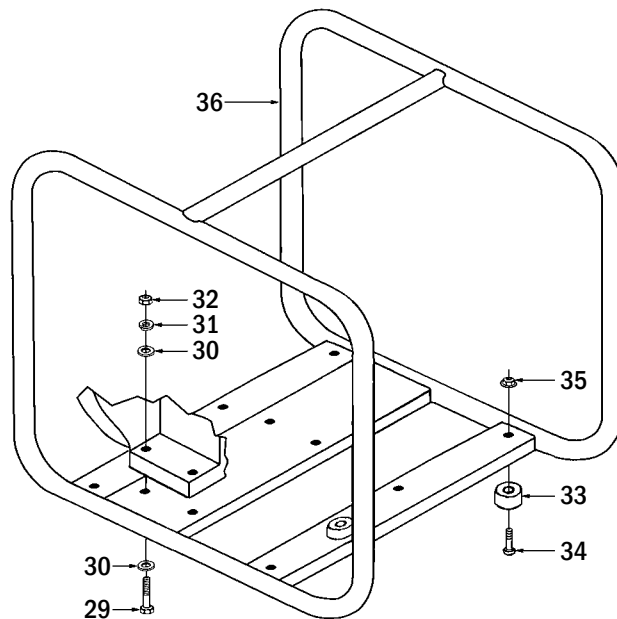

OTHER PARTS & ACCESSORIES:

PART NO.	DESCRIPTION
A 40150	Overhaul Seal Kit
L 24039	Owner's Manual
15136	Foot Valve, 1-1/2"
62699	Strainer, Steel, 1-1/2"