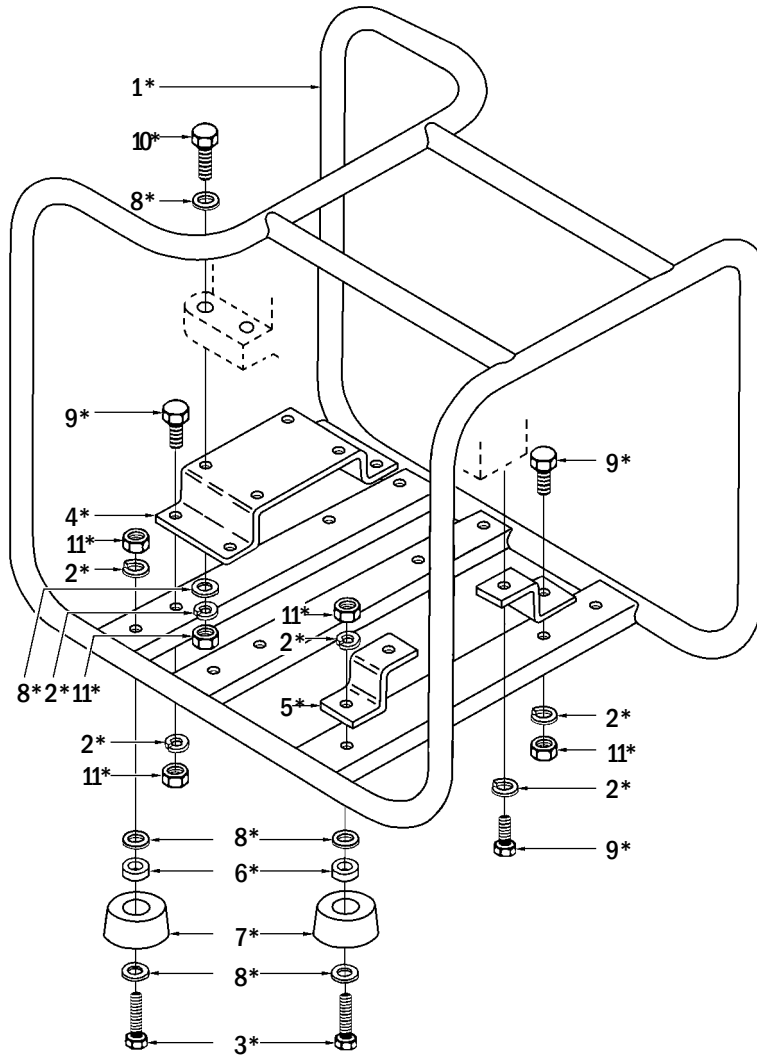

* Included in A 48373 A Overhaul Seal Kit

REF.	PART NO.	DESCRIPTION	QTY.
1	15205	Engine, B&S Vanguard 5½hp (S2B)	1
	15014	Engine, B&S PowerBuilt 3½hp (S2BP)	1
	00971	Engine, Honda GX160 5½hp (S2H)	1
*2	76885 A	Slinger	1
3	80088	Screw, Hex Head, 5/16-18 x 1-1/4"	4
4	83002	Lock Washer, 5/16"	4
5	62987 2A	Impeller Housing	1
*6	62874	Sealing Washer	4
7	80927	Screw, Hex Head, 5/16-24 x 2-1/4"	4
*8	62861 2	Seal Assembly	1
9	62882 A	Seal Shim, .010"	AR
	62883 A	Seal Shim, .015"	AR
10	84056	Spacer	1
11	62872	Impeller Shim, .010"	AR
	62873	Impeller Shim, .015"	AR
12	62988 2	Impeller	1
*13	54070 A	Gasket, Large	2
14	54066 1A	Wear Plate	1
*15	54069	Gasket, Small	1
16	A 43971	Filler Plug [includes #17]	1
*17	18108	Gasket	1
18	A 47629	End Housing [includes #19 - 22]	1
19	75663 1	Suction Nipple, 2" NPT x 2"	1
20	54151 1	Discharge Nipple, 2" NPT x 3-1/2"	1
21	08970	Decal, Fill Pump	1
22	08971	Decal, Warning	1
23	A 43896	Drain Plug [includes #24]	1
*24	59910	Gasket	1
25	09081	Decal, Safety Sign (On Engine)	1
NS PS	30128	Suction Strainer, 2"	1

Pump Wet-End Kit: **S2WE (UT-L1628Z)**
Includes all pump parts, no engine, no roll cage

OTHER PARTS & ACCESSORIES:

PART NO.	DESCRIPTION
A 48373 A	Overhaul Seal Kit
30128	Suction Strainer, 2"
15036	Foot Valve, 2"
L 19955	Owner's Manual
A 15060	Spanner Wrench Kit, 2"
A 15043	Dolly Kit
A 15022	Roll Cage Kit

TORQUE SPECS

REF NO.	Inch Pounds	Newton Meters	Notes:
3	130-145	14.7-16.4	
7	130-145	14.7-16.4	

* Included in A 15022 Roll Cage Kit

REF.	PART NO.	DESCRIPTION	QTY.
*1	A 08096	Roll Cage	1
*2	83002	Lock Washer, 5/16"	15
*3	80088	Screw, Hex Head, 5/16-18 x 1-1/4"	4
*4	08101	Engine Support	1
*5	08102	Pump Support	2
*6	49733	Foot Spacer.....	4
*7	48789	Rubber Foot	4
*8	84032	Washer, Flat, 5/16"	12
*9	80083	Screw, Hex Head, 5/16-18 x 3/4"	7
*10	80087	Screw, Hex Head, 5/16-18 x 1-1/2"	4
*11	81162	Hex Nut, 5/16-18	13