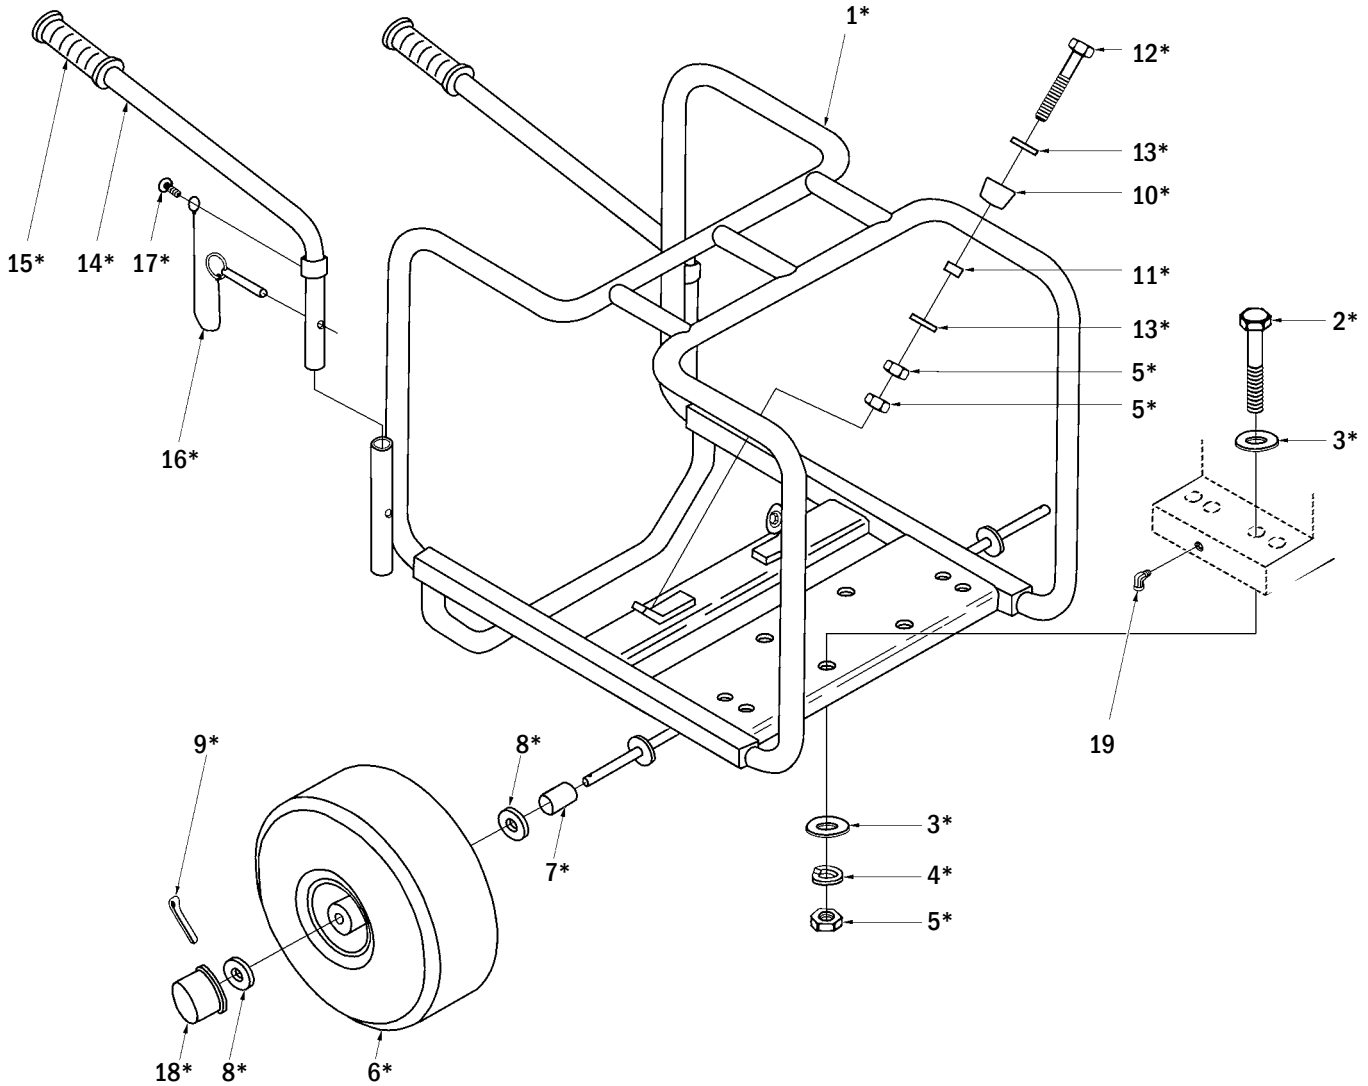

* Included in A 48367 A Overhaul Seal Kit

Pump Wet-End Kit: **TP4WE (UT-L1621Z)**
Includes all pump parts, no engine, no roll cage

TORQUE SPECS

REF NO.	Inch Pounds	Newton Meters	Notes:
17	205-225	23.2-25.4	17-18.8 Lbs.-Ft.
21	300-325	33.9-36.7	25-27 Lbs.-Ft.
23	300-350	33.9-39.5	25-29 Lbs.-Ft.
28	360-400	40.7-45.2	30-33.3 Lbs.-Ft.

REF.	PART NO.	DESCRIPTION	QTY.
NS	08546	Engine, Vanguard 16hp (TP4V)	1
NS	15190	Engine, V' guard 16hp Elec Start (TP4VE)	1
NS	15172	Engine, Hatz Diesel 15hp (TP4Z)	1
NS	15214 1	Stub Shaft, for Hatz Engine (TP4Z)	1
NS	15192	Oil Line, Engine to Filter 1/4" (TP4VE)	1
NS	15193	Oil Line, Filter to Engine 1/8" (TP4VE)	1
NS	15197	Battery Cable, Red (TP4VE)	1
NS	15198	Battery Cable, Black (TP4VE)	1
2a	A 09130	End Housing [includes #3a, 4a, 5]	1
3a	54957 1	Nipple, 4" x 3" Close NPT	1
4a	54958 1	Nipple, 4" x 6" NPT	2
	5 08970	Decal, Fill Pump	1
2b	A 15174	End Housing BSP [includes #3b, 4b, 5]	1
3b	15166	Nipple, 4" x 3" NPT/BSP	AR
4b	15167	Nipple, 4" x 6" NPT/BSP	AR
	5 08970	Decal, Fill Pump	1
	6 50679 1	Wear Plate	1
	*7 54665	Gasket, Small	1
	8 A 43971	Filler Cap [includes #9]	1
	*9 18108	Gasket, Filler Cap	1
	10 A 43896	Drain Plug [includes #11]	1
	*11 59910	Gasket, Filler Plug	1

* Included in A 15024 Roll Cage Kit

TORQUE SPECS

REF NO.	Inch Pounds	Newton Meters	Notes:
2	205-225	23.2-25.4	17-18.8 Lbs.-Ft.
5	130-145	14.7-16.4	

OTHER PARTS & ACCESSORIES:

PART NO.	DESCRIPTION
A 48367 A	Overhaul Seal Kit
54956	Strainer, 4"
15038	Foot Valve, 4"
L 00295	Owner's Manual
A 15062	Spanner Wrench Kit, 4"
A 15024	Roll Cage Kit, TP4V/VE
A 15024 B	Roll Cage Kit, TP4Z